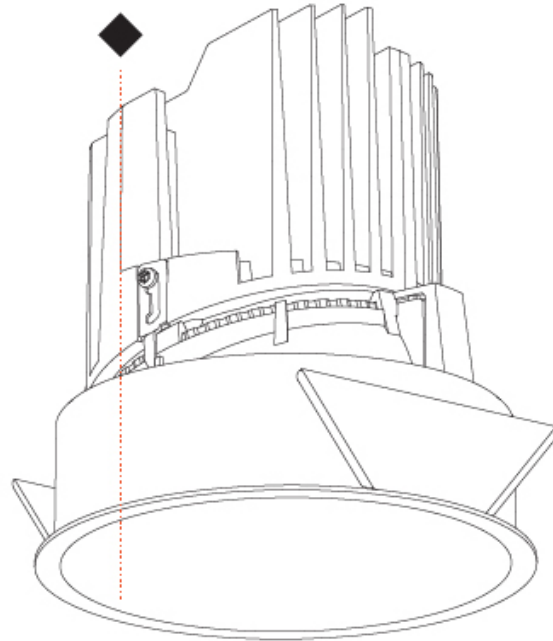

BIONIQ ROUND DEEP RECESSED

A35287-

PROJECT

TYPE

SPECIFIER

QUANTITY

DATE

A